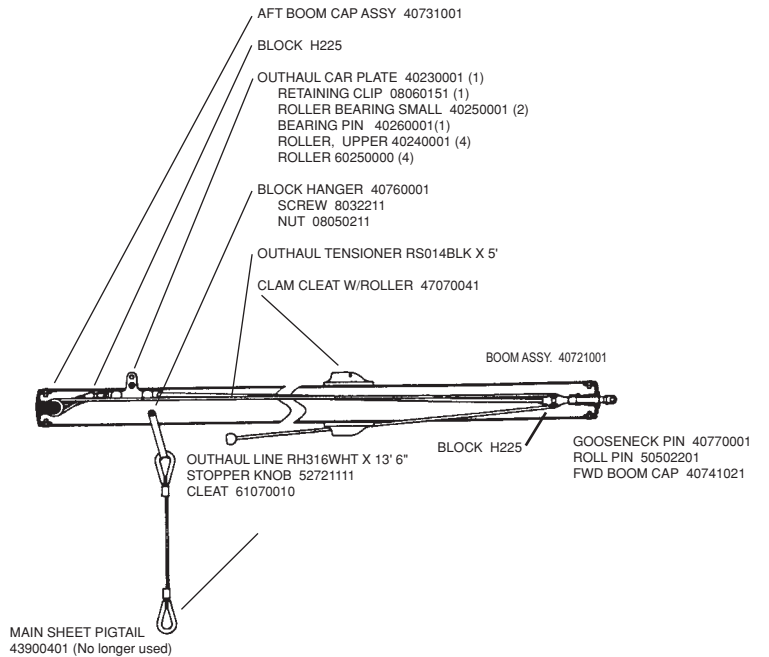

HIKING STRAP LINE RH014WHT X 5'

TRAMPOLINE LACE LINE RH316WHT X 15'

SEE REAR CROSS BAR FOR LACING EYELETS

H2O MIRACLE JIB FURLING KIT

COMPLETE FURLING KIT 48921001

* = (Shown as replacement part, Not included in kit)

H2O MIRACLE FRONT CROSSBAR

H2O MIRACLE REAR CROSSBAR

H2O MIRACLE MAINSHEET SYSTEM

H2O MIRACLE BOOM

To order from your nearest HOBIE dealer call
1 (800) HOBIE-49
www.hobiecat.com

H2O MIRACLE JIB SYSTEM

H2O MIRACLE TILLER CROSSBAR AND EXTENSION

H2O MIRACLE MAIN SAIL AND BATTENS

MAIN SAIL-SEE SAIL CHART
40991XXX PAGE 23

COMPLETE BATTEN SET 42001011

H2O MIRACLE RUDDER