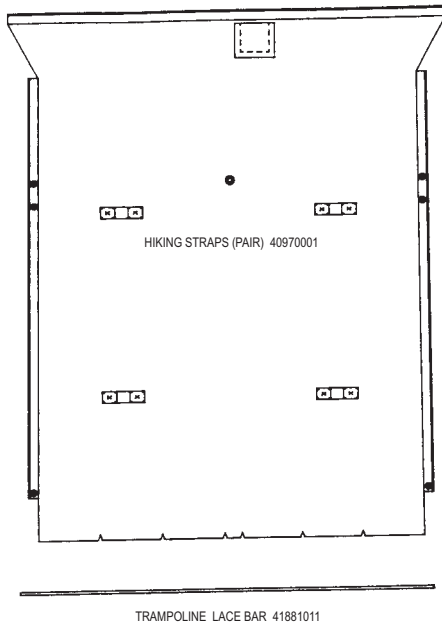

Blank Page

(for page alignment only)

H2O MIRACLE HULL/DECK

H2O MIRACLE MAST

MAST ASSY. 40581000
COMPTIP 40401210

H2O MIRACLE SPREADER & DIAMOND WIRE SYSTEM

H2O MIRACLE MAST ROTATION CONTROLS

H2O MIRACLE FORESTAY AND JIB HALYARD

H2O MIRACLE SHROUDS AND TRAPEZE

H2O MIRACLE TRAMPOLINE

(Does not include lace line or hiking straps)

TRAMPOLINE BLACK MESH 40970055
TRAMPOLINE TEAL MESH 40970056
TRAMPOLINE BLUE MESH 40970057

TRAMPOLINE LACE BAR 41881011

HIKING STRAP LINE RH014WHT X 5'

TRAMPOLINE LACE LINE RH316WHT X 15'

SEE REAR CROSS BAR FOR LACING EYELETS

H2O MIRACLE JIB FURLING KIT

COMPLETE FURLING KIT 48921001

* = (Shown as replacement part, Not included in kit)

H2O MIRACLE MAIN SAIL AND BATTENS

MAIN SAIL-SEE SAIL CHART
40991XXX PAGE 23

COMPLETE BATTEN SET 42001011

H2O MIRACLE RUDDER