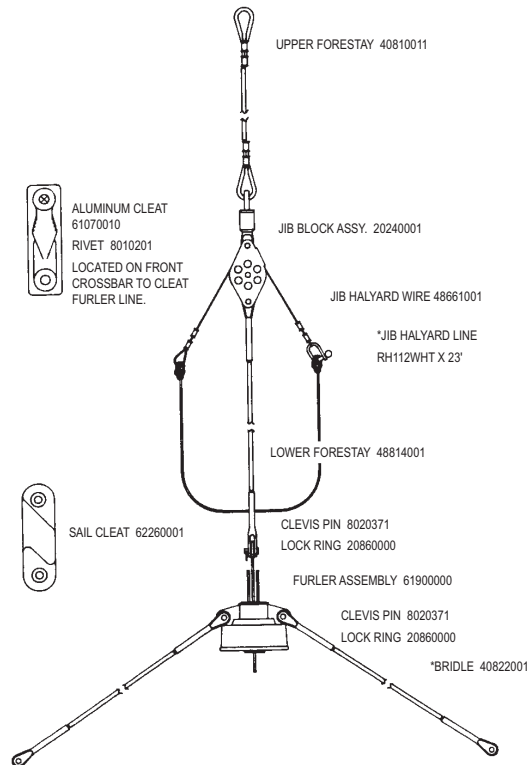

H2O MIRACLE SHROUDS AND TRAPEZE

H2O MIRACLE TRAMPOLINE

(Does not include lace line or hiking straps)

TRAMPOLINE BLACK MESH 40970055
TRAMPOLINE TEAL MESH 40970056
TRAMPOLINE BLUE MESH 40970057

TRAMPOLINE LACE BAR 41881011

HIKING STRAP LINE RH014WHT X 5'

TRAMPOLINE LACE LINE RH316WHT X 15'

SEE REAR CROSS BAR FOR LACING EYELETS

H2O MIRACLE JIB FURLING KIT

COMPLETE FURLING KIT 48921001

* = (Shown as replacement part, Not included in kit)

H2O MIRACLE FRONT CROSSBAR

H2O MIRACLE REAR CROSSBAR

H2O MIRACLE MAINSHEET SYSTEM

H2O MIRACLE BOOM

To order from your nearest HOBIE dealer call
1 (800) HOBIE-49
www.hobiecat.com

H2O MIRACLE JIB SYSTEM

H2O MIRACLE TILLER CROSSBAR AND EXTENSION

H2O MIRACLE MAIN SAIL AND BATTENS

MAIN SAIL-SEE SAIL CHART
40991XXX PAGE 23

COMPLETE BATTEN SET 42001011

H2O MIRACLE RUDDER