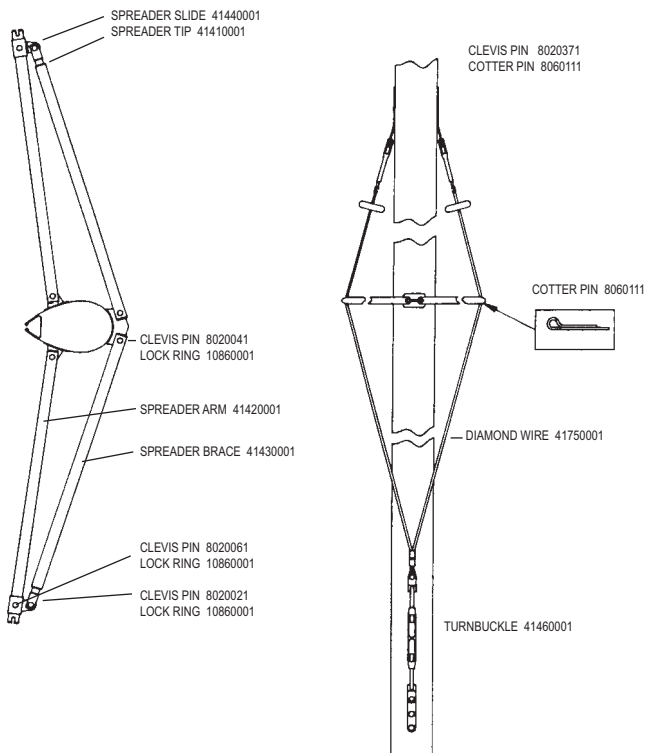

Blank Page

(for page alignment only)

H2O MIRACLE HULL/DECK

H2O MIRACLE MAST

MAST ASSY. 40581000
COMPTIP 40401210

H2O MIRACLE SPREADER & DIAMOND WIRE SYSTEM

H2O MIRACLE MAST ROTATION CONTROLS

H2O MIRACLE FORESTAY AND JIB HALYARD

H2O MIRACLE SHROUDS AND TRAPEZE

H2O MIRACLE TRAMPOLINE

(Does not include lace line or hiking straps)

TRAMPOLINE BLACK MESH 40970055
TRAMPOLINE TEAL MESH 40970056
TRAMPOLINE BLUE MESH 40970057

TRAMPOLINE LACE BAR 41881011

HIKING STRAP LINE RH014WHT X 5'

TRAMPOLINE LACE LINE RH316WHT X 15'

SEE REAR CROSS BAR FOR LACING EYELETS

H2O MIRACLE JIB FURLING KIT

COMPLETE FURLING KIT 48921001

* = (Shown as replacement part, Not included in kit)

H2O MIRACLE MAIN SAIL AND BATTENS

MAIN SAIL-SEE SAIL CHART
40991XXX PAGE 23

COMPLETE BATTEN SET 42001011

H2O MIRACLE RUDDER