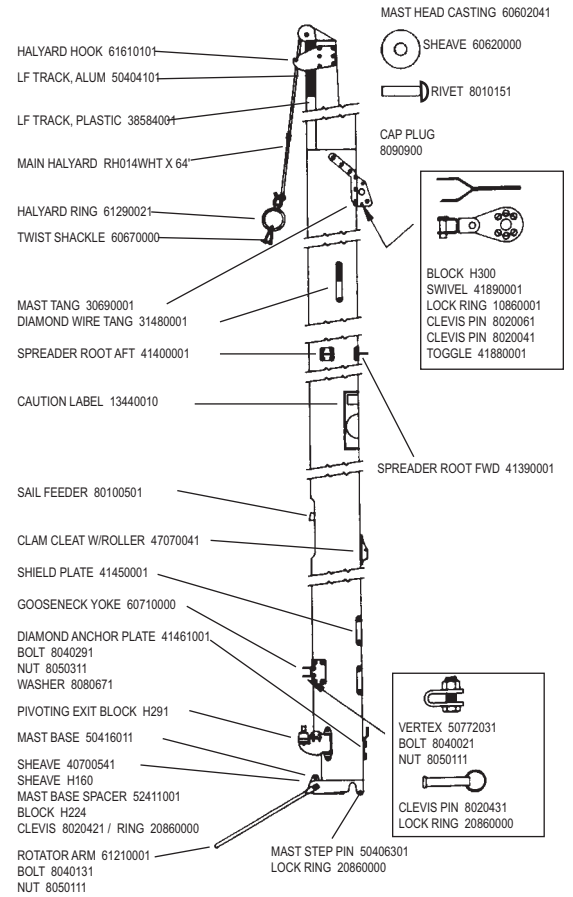

Blank Page

(for page alignment only)

H2O MIRACLE HULL/DECK

H2O MIRACLE MAST

MAST ASSY. 40581000
COMPTIP 40401210

H2O MIRACLE SPREADER & DIAMOND WIRE SYSTEM

H2O MIRACLE MAST ROTATION CONTROLS

H2O MIRACLE FORESTAY AND JIB HALYARD

H2O MIRACLE SHROUDS AND TRAPEZE

H2O MIRACLE TRAMPOLINE

(Does not include lace line or hiking straps)

TRAMPOLINE BLACK MESH 40970055
TRAMPOLINE TEAL MESH 40970056
TRAMPOLINE BLUE MESH 40970057

TRAMPOLINE LACE BAR 41881011

HIKING STRAP LINE RH014WHT X 5'

TRAMPOLINE LACE LINE RH316WHT X 15'

SEE REAR CROSS BAR FOR LACING EYELETS

H2O MIRACLE JIB FURLING KIT

COMPLETE FURLING KIT 48921001

* = (Shown as replacement part, Not included in kit)