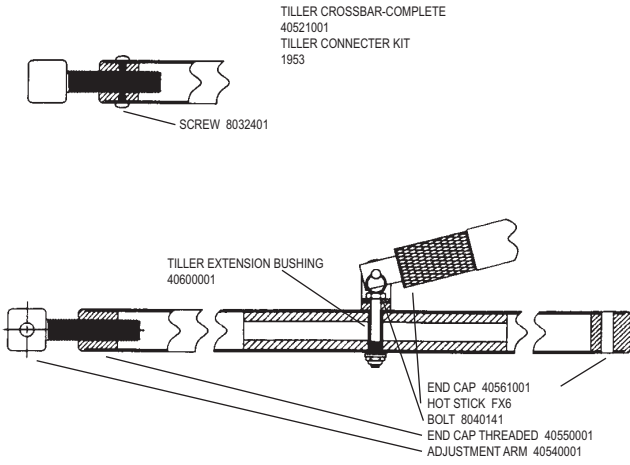

HIKING STRAP LINE RH014WHT X 5'

TRAMPOLINE LACE LINE RH316WHT X 15'

SEE REAR CROSS BAR FOR LACING EYELETS

H2O MIRACLE JIB FURLING KIT

COMPLETE FURLING KIT 48921001

* = (Shown as replacement part, Not included in kit)

H2O MIRACLE FRONT CROSSBAR

H2O MIRACLE REAR CROSSBAR

H2O MIRACLE MAINSHEET SYSTEM

H2O MIRACLE BOOM

To order from your nearest HOBIE dealer call
1 (800) HOBIE-49
www.hobiecat.com

H2O MIRACLE JIB SYSTEM

H2O MIRACLE TILLER CROSSBAR AND EXTENSION

H2O MIRACLE MAIN SAIL AND BATTENS

MAIN SAIL-SEE SAIL CHART
40991XXX PAGE 23

COMPLETE BATTEN SET 42001011

H2O MIRACLE RUDDER