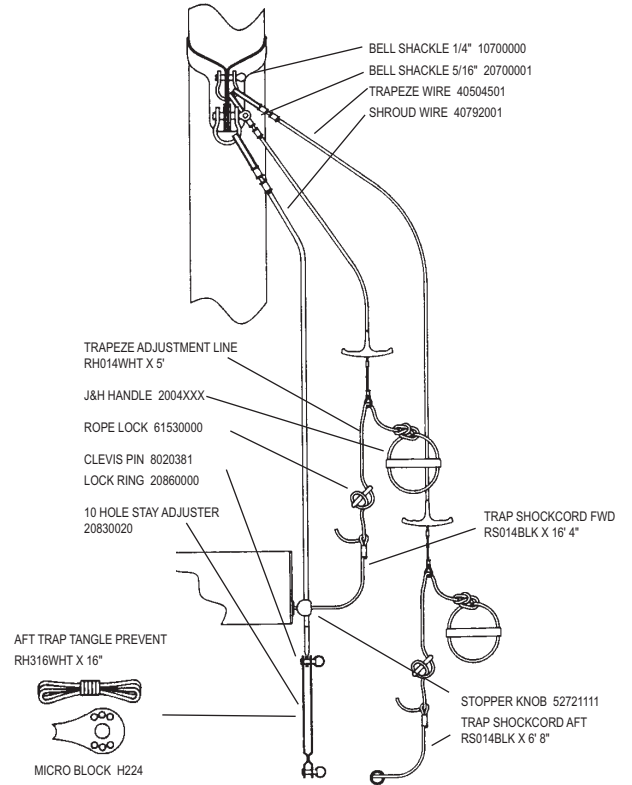

Blank Page

(for page alignment only)

H2O MIRACLE HULL/DECK

H2O MIRACLE MAST

MAST ASSY. 40581000
COMPTIP 40401210

H2O MIRACLE SPREADER & DIAMOND WIRE SYSTEM

H2O MIRACLE MAST ROTATION CONTROLS

H2O MIRACLE FORESTAY AND JIB HALYARD

H2O MIRACLE SHROUDS AND TRAPEZE

H2O MIRACLE TRAMPOLINE

(Does not include lace line or hiking straps)

TRAMPOLINE BLACK MESH 40970055
TRAMPOLINE TEAL MESH 40970056
TRAMPOLINE BLUE MESH 40970057

TRAMPOLINE LACE BAR 41881011

HIKING STRAP LINE RH014WHT X 5'

TRAMPOLINE LACE LINE RH316WHT X 15'

SEE REAR CROSS BAR FOR LACING EYELETS

H2O MIRACLE JIB FURLING KIT

COMPLETE FURLING KIT 48921001

* = (Shown as replacement part, Not included in kit)

H2O MIRACLE MAIN SAIL AND BATTENS

MAIN SAIL-SEE SAIL CHART
40991XXX PAGE 23

COMPLETE BATTEN SET 42001011

H2O MIRACLE RUDDER