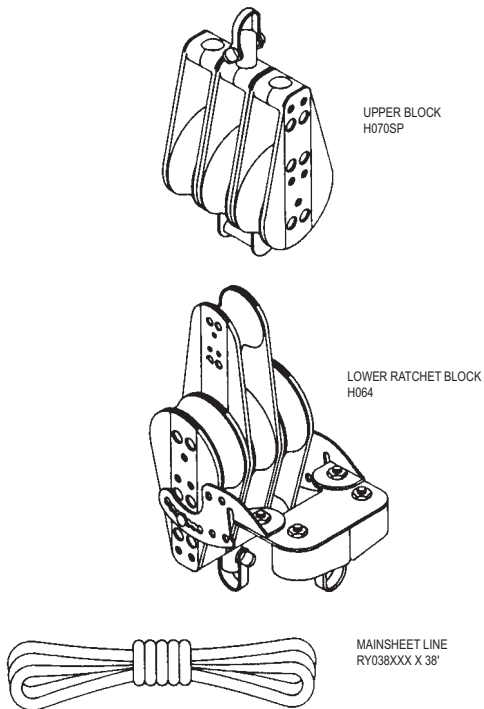

H2O MIRACLE SHROUDS AND TRAPEZE

H2O MIRACLE TRAMPOLINE

(Does not include lace line or hiking straps)

TRAMPOLINE BLACK MESH 40970055
TRAMPOLINE TEAL MESH 40970056
TRAMPOLINE BLUE MESH 40970057

TRAMPOLINE LACE BAR 41881011

HIKING STRAP LINE RH014WHT X 5'

TRAMPOLINE LACE LINE RH316WHT X 15'

SEE REAR CROSS BAR FOR LACING EYELETS

H2O MIRACLE JIB FURLING KIT

COMPLETE FURLING KIT 48921001

* = (Shown as replacement part, Not included in kit)

H2O MIRACLE FRONT CROSSBAR

H2O MIRACLE REAR CROSSBAR

H2O MIRACLE MAINSHEET SYSTEM

H2O MIRACLE BOOM

To order from your nearest HOBIE dealer call
1 (800) HOBIE-49
www.hobiecat.com

H2O MIRACLE JIB SYSTEM

H2O MIRACLE TILLER CROSSBAR AND EXTENSION