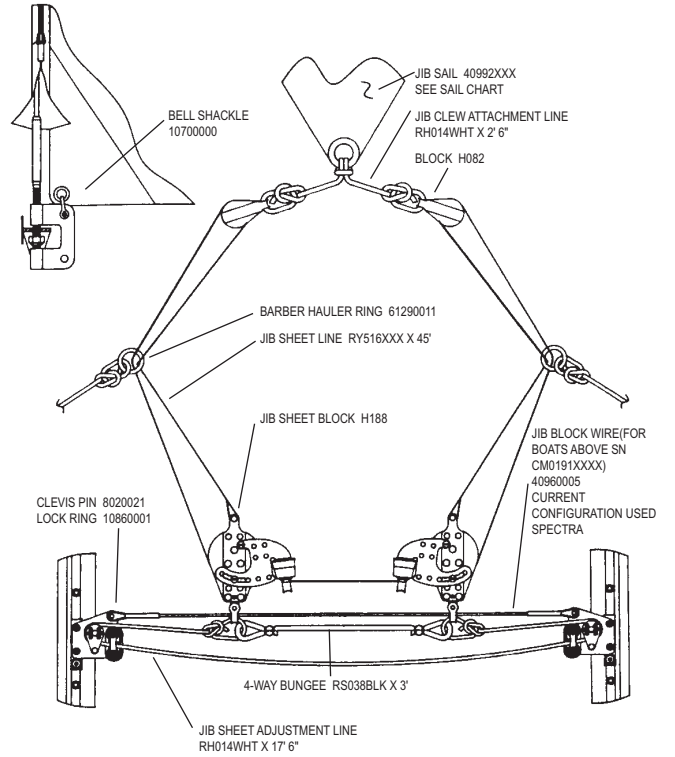

HIKING STRAP LINE RH014WHT X 5'

TRAMPOLINE LACE LINE RH316WHT X 15'

SEE REAR CROSS BAR FOR LACING EYELETS

H2O MIRACLE JIB FURLING KIT

COMPLETE FURLING KIT 48921001

* = (Shown as replacement part, Not included in kit)

H2O MIRACLE FRONT CROSSBAR

H2O MIRACLE REAR CROSSBAR

H2O MIRACLE MAINSHEET SYSTEM

H2O MIRACLE BOOM

To order from your nearest HOBIE dealer call
1 (800) HOBIE-49
www.hobiecat.com

H2O MIRACLE JIB SYSTEM

H2O MIRACLE TILLER CROSSBAR AND EXTENSION

H2O MIRACLE MAIN SAIL AND BATTENS

MAIN SAIL-SEE SAIL CHART
40991XXX PAGE 23

COMPLETE BATTEN SET 42001011

H2O MIRACLE RUDDER