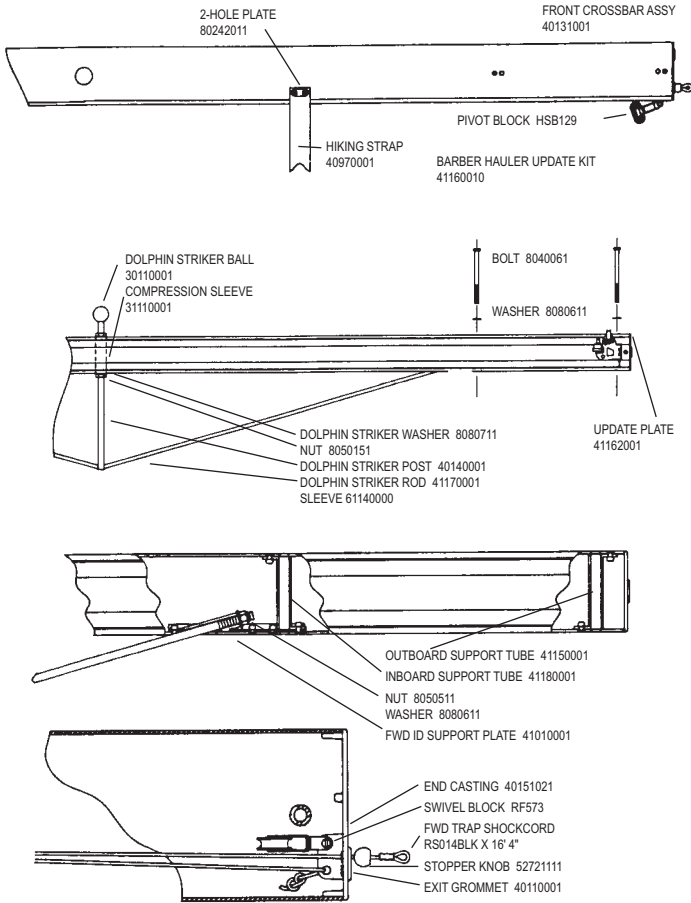

HIKING STRAP LINE RH014WHT X 5'

TRAMPOLINE LACE LINE RH316WHT X 15'

SEE REAR CROSS BAR FOR LACING EYELETS

H2O MIRACLE JIB FURLING KIT

COMPLETE FURLING KIT 48921001

* = (Shown as replacement part, Not included in kit)

H2O MIRACLE FRONT CROSSBAR

H2O MIRACLE REAR CROSSBAR

H2O MIRACLE MAINSHEET SYSTEM

H2O MIRACLE BOOM

To order from your nearest HOBIE dealer call
1 (800) HOBIE-49
www.hobiecat.com

H2O MIRACLE JIB SYSTEM

H2O MIRACLE TILLER CROSSBAR AND EXTENSION