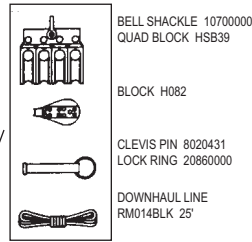

HIKING STRAP LINE RH014WHT X 5'

TRAMPOLINE LACE LINE RH316WHT X 15'

SEE REAR CROSS BAR FOR LACING EYELETS

H2O MIRACLE JIB FURLING KIT

COMPLETE FURLING KIT 48921001

* = (Shown as replacement part, Not included in kit)

H2O MIRACLE FRONT CROSSBAR

H2O MIRACLE REAR CROSSBAR

H2O MIRACLE MAINSHEET SYSTEM

H2O MIRACLE BOOM

To order from your nearest HOBIE dealer call
1 (800) HOBIE-49
www.hobiecat.com

H2O MIRACLE JIB SYSTEM

H2O MIRACLE TILLER CROSSBAR AND EXTENSION

H2O MIRACLE MAIN SAIL AND BATTENS

MAIN SAIL-SEE SAIL CHART
40991XXX PAGE 23

COMPLETE BATTEN SET 42001011

H2O MIRACLE RUDDER