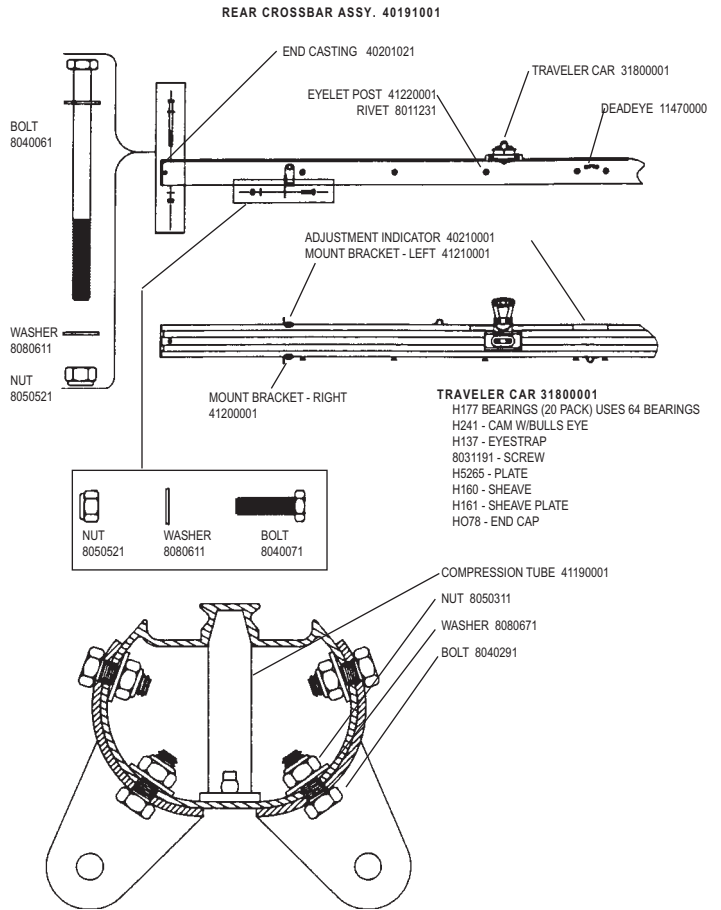

H2O MIRACLE SHROUDS AND TRAPEZE

H2O MIRACLE TRAMPOLINE

(Does not include lace line or hiking straps)

TRAMPOLINE BLACK MESH 40970055
TRAMPOLINE TEAL MESH 40970056
TRAMPOLINE BLUE MESH 40970057

TRAMPOLINE LACE BAR 41881011

HIKING STRAP LINE RH014WHT X 5'

TRAMPOLINE LACE LINE RH316WHT X 15'

SEE REAR CROSS BAR FOR LACING EYELETS

H2O MIRACLE JIB FURLING KIT

COMPLETE FURLING KIT 48921001

* = (Shown as replacement part, Not included in kit)

H2O MIRACLE FRONT CROSSBAR

H2O MIRACLE REAR CROSSBAR

H2O MIRACLE MAINSHEET SYSTEM

H2O MIRACLE BOOM

To order from your nearest HOBIE dealer call
1 (800) HOBIE-49
www.hobiecat.com

H2O MIRACLE JIB SYSTEM

H2O MIRACLE TILLER CROSSBAR AND EXTENSION

H2O MIRACLE MAIN SAIL AND BATTENS

MAIN SAIL-SEE SAIL CHART
40991XXX PAGE 23

COMPLETE BATTEN SET 42001011

H2O MIRACLE RUDDER