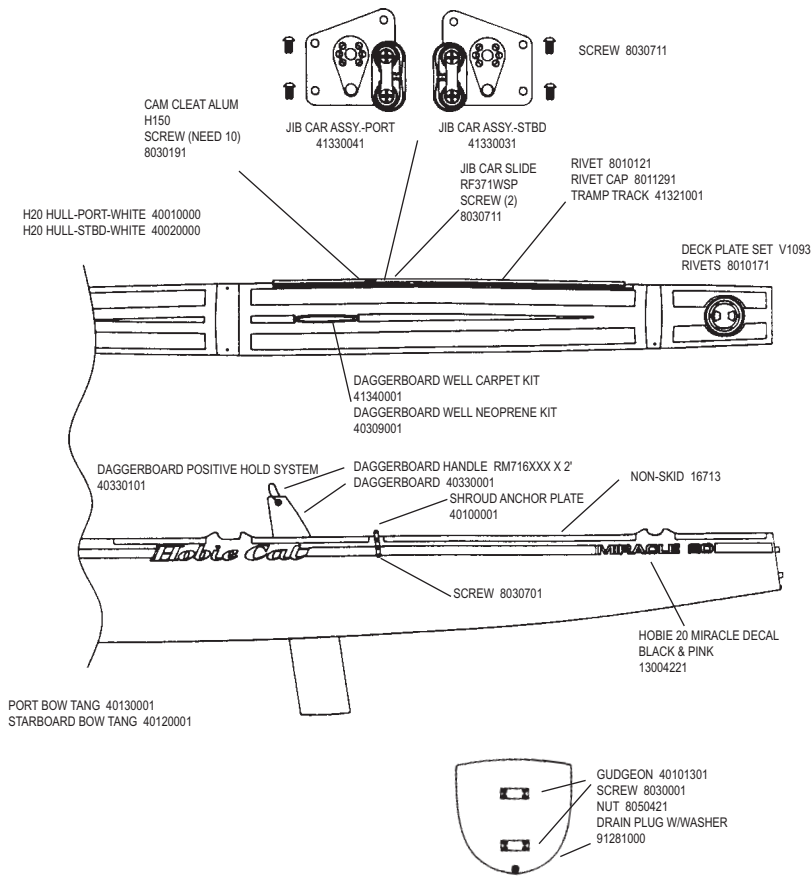

Blank Page

(for page alignment only)

H2O MIRACLE HULL/DECK

H2O MIRACLE MAST

MAST ASSY. 40581000
COMPTIP 40401210

H2O MIRACLE SPREADER & DIAMOND WIRE SYSTEM

H2O MIRACLE MAST ROTATION CONTROLS

H2O MIRACLE FORESTAY AND JIB HALYARD

H2O MIRACLE SHROUDS AND TRAPEZE

H2O MIRACLE TRAMPOLINE

(Does not include lace line or hiking straps)

TRAMPOLINE BLACK MESH 40970055
TRAMPOLINE TEAL MESH 40970056
TRAMPOLINE BLUE MESH 40970057

TRAMPOLINE LACE BAR 41881011

HIKING STRAP LINE RH014WHT X 5'

TRAMPOLINE LACE LINE RH316WHT X 15'

SEE REAR CROSS BAR FOR LACING EYELETS

H2O MIRACLE JIB FURLING KIT

COMPLETE FURLING KIT 48921001

* = (Shown as replacement part, Not included in kit)