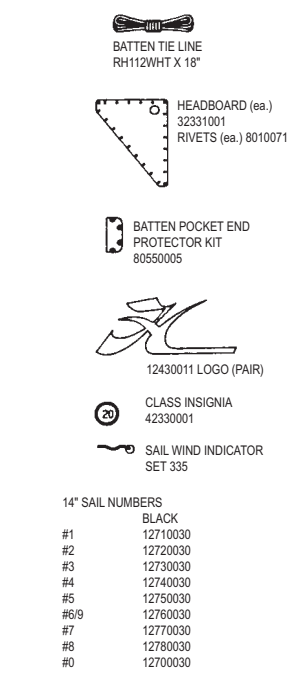

HIKING STRAP LINE RH014WHT X 5'

TRAMPOLINE LACE LINE RH316WHT X 15'

SEE REAR CROSS BAR FOR LACING EYELETS

H2O MIRACLE JIB FURLING KIT

COMPLETE FURLING KIT 48921001

* = (Shown as replacement part, Not included in kit)

H2O MIRACLE FRONT CROSSBAR

H2O MIRACLE REAR CROSSBAR

H2O MIRACLE MAINSHEET SYSTEM

H2O MIRACLE BOOM

To order from your nearest HOBIE dealer call
1 (800) HOBIE-49
www.hobiecat.com

H2O MIRACLE JIB SYSTEM

H2O MIRACLE TILLER CROSSBAR AND EXTENSION

H2O MIRACLE MAIN SAIL AND BATTENS

MAIN SAIL-SEE SAIL CHART
40991XXX PAGE 23

COMPLETE BATTEN SET 42001011

H2O MIRACLE RUDDER