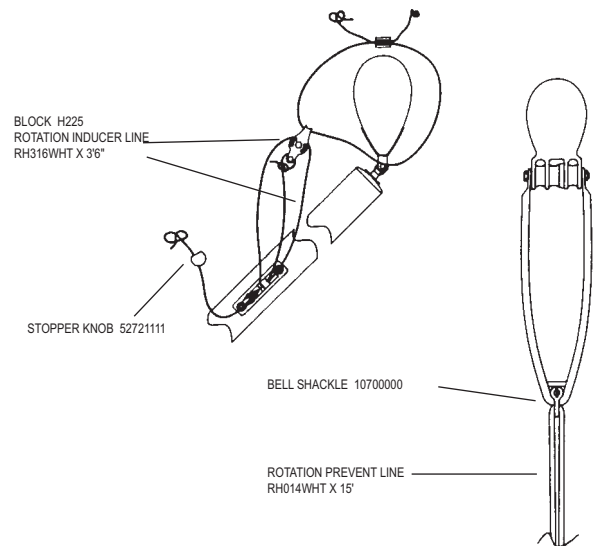

Blank Page

(for page alignment only)

H2O MIRACLE HULL/DECK

H2O MIRACLE MAST

MAST ASSY. 40581000
COMPTIP 40401210

H2O MIRACLE SPREADER & DIAMOND WIRE SYSTEM

H2O MIRACLE MAST ROTATION CONTROLS

H2O MIRACLE FORESTAY AND JIB HALYARD

H2O MIRACLE SHROUDS AND TRAPEZE

H2O MIRACLE TRAMPOLINE

(Does not include lace line or hiking straps)

TRAMPOLINE BLACK MESH 40970055
TRAMPOLINE TEAL MESH 40970056
TRAMPOLINE BLUE MESH 40970057

TRAMPOLINE LACE BAR 41881011

HIKING STRAP LINE RH014WHT X 5'

TRAMPOLINE LACE LINE RH316WHT X 15'

SEE REAR CROSS BAR FOR LACING EYELETS

H2O MIRACLE JIB FURLING KIT

COMPLETE FURLING KIT 48921001

* = (Shown as replacement part, Not included in kit)