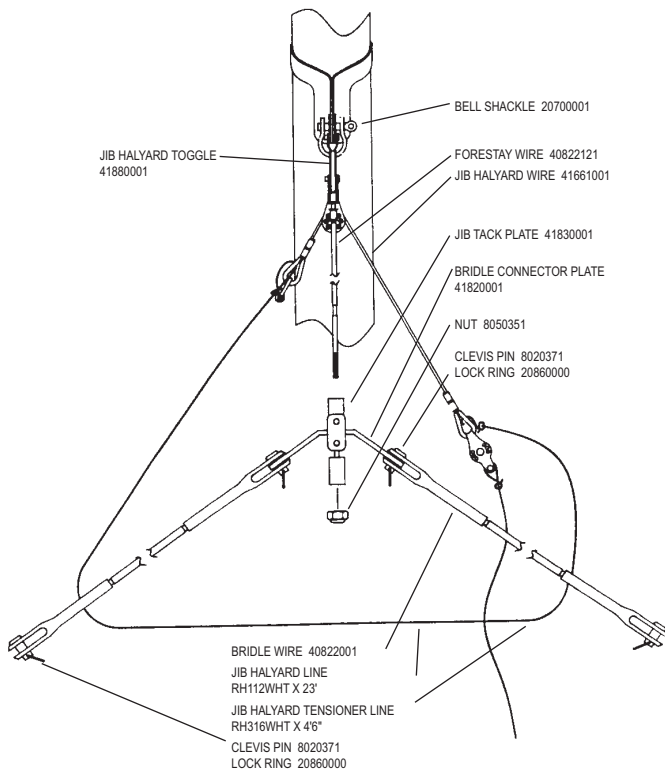

Blank Page

(for page alignment only)

H2O MIRACLE HULL/DECK

H2O MIRACLE MAST

MAST ASSY. 40581000
COMPTIP 40401210

H2O MIRACLE SPREADER & DIAMOND WIRE SYSTEM

H2O MIRACLE MAST ROTATION CONTROLS

H2O MIRACLE FORESTAY AND JIB HALYARD

H2O MIRACLE SHROUDS AND TRAPEZE

H2O MIRACLE TRAMPOLINE

(Does not include lace line or hiking straps)

TRAMPOLINE BLACK MESH 40970055
TRAMPOLINE TEAL MESH 40970056
TRAMPOLINE BLUE MESH 40970057

TRAMPOLINE LACE BAR 41881011

HIKING STRAP LINE RH014WHT X 5'

TRAMPOLINE LACE LINE RH316WHT X 15'

SEE REAR CROSS BAR FOR LACING EYELETS

H2O MIRACLE JIB FURLING KIT

COMPLETE FURLING KIT 48921001

* = (Shown as replacement part, Not included in kit)