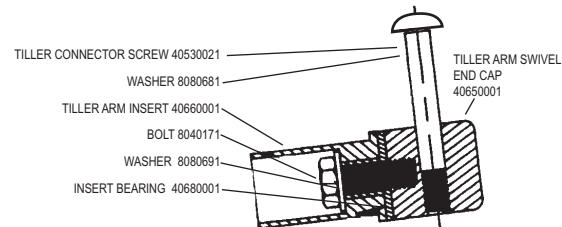

1954 CLUB TILLER END CAP ASSEMBLY