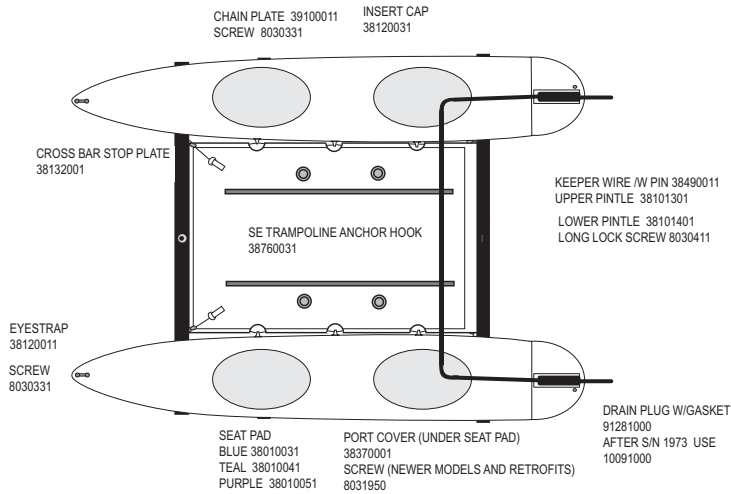

See parts listing for newer graphics.

RUDDER ASSEMBLY

* = SUB ASSEMBLY PART / INCLUDED WITH CASTING

TENDON TILLER CONNECTOR ASSEMBLY

1954 CLUB TILLER END CAP ASSEMBLY

STANDARD WAVE

Wave Rivet Guide () Quantity needed to fasten part	
Mast	
Head	8010131 (2)
Halyard Hook	8010181 (2)
	8011291 (2)
Tang	8010181 (6)
	8011291 (6)
Halyard Cleat	8010121 (2)
Base	8010131 (3)
Rear Crossbar	
Pad Eye	8010181 (2)
Front Crossbar	
Mast Step	8011231 (4)
Rudder Assembly	
Upper Casting	8010131 (2)
(Underside)	8011231 (1)
Tiller End Cap	8010131 (2)
Sail	
Headboard	8010020 (16)
Tack/Clew plate	8010020 (6)
Pocket Protector	8010020 (4)
(Requires setting machine-not available as hand tool)	

'97-NEWER
(SN 1438-ABOVE)
FORWARD CROSSBAR
38131041

MAST STEP CASTING
38171001

POST (THREADED)
38170001

BALL
50212301

BASE PIN
8020451

'96-OLDER
MAST STEP CASTING
10170011

MAST STEP LINK KIT
21380001

CLUB WAVE (CLUB WAVE VERSION-ITEMS LISTED BELOW ONLY IF DIFFERENT FROM STANDARD WAVE MODEL.)