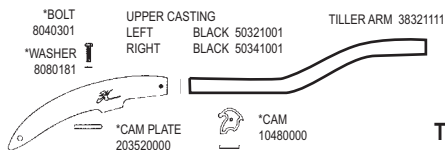

RUDDER ASSEMBLY

* = SUB ASSEMBLY PART / INCLUDED WITH CASTING