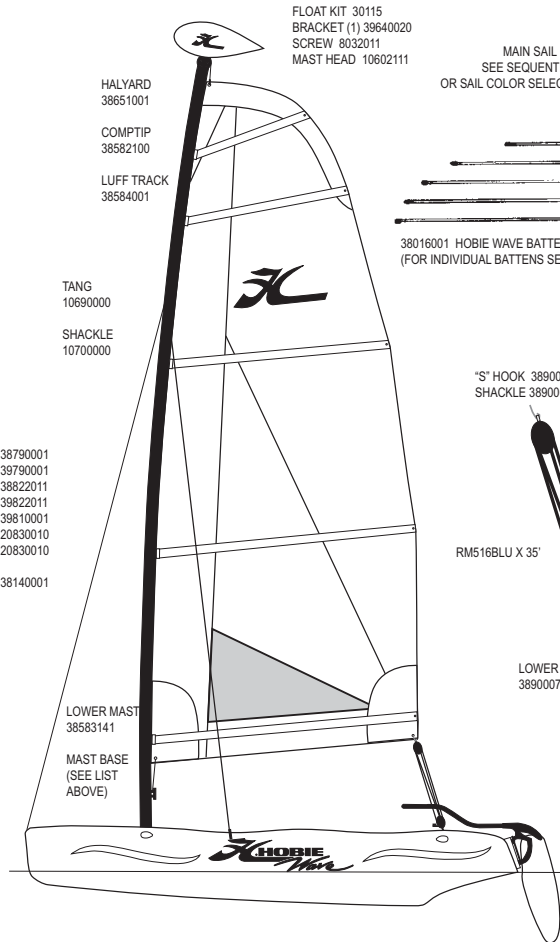

1954 CLUB TILLER END CAP ASSEMBLY