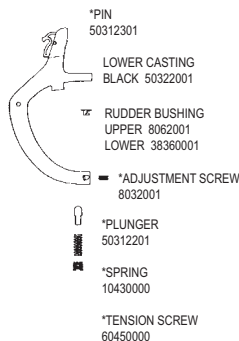

RUDDER ASSEMBLY

* = SUB ASSEMBLY PART / INCLUDED WITH CASTING