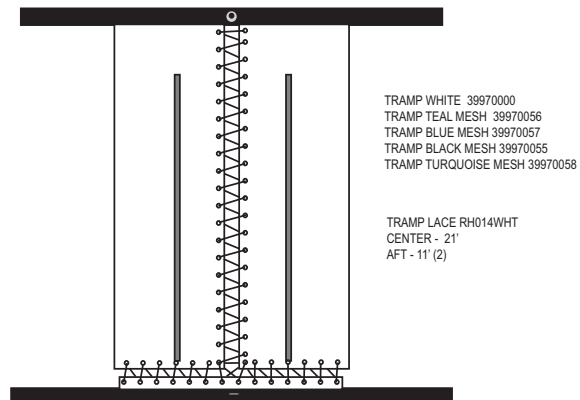

See parts listing for newer graphics.

RUDDER ASSEMBLY

* = SUB ASSEMBLY PART / INCLUDED WITH CASTING

TENDON TILLER CONNECTOR ASSEMBLY

1954 CLUB TILLER END CAP ASSEMBLY

STANDARD WAVE

Wave Rivet Guide () Quantity needed to fasten part	
Mast	
Head	8010131 (2)
Halyard Hook	8010181 (2)
	8011291 (2)
Tang	8010181 (6)
	8011291 (6)
Halyard Cleat	8010121 (2)
Base	8010131 (3)
Rear Crossbar	
Pad Eye	8010181 (2)
Front Crossbar	
Mast Step	8011231 (4)
Rudder Assembly	
Upper Casting	8010131 (2)
(Underside)	8011231 (1)
Tiller End Cap	8010131 (2)
Sail	
Headboard	8010020 (16)
Tack/Clew plate	8010020 (6)
Pocket Protector	8010020 (4)
(Requires setting machine-not available as hand tool)	

'97-NEWER
(SN 1438-ABOVE)
FORWARD CROSSBAR
38131041

MAST STEP CASTING
38171001

POST (THREADED)
38170001

BALL
50212301

BASE PIN
8020451

'96-OLDER
MAST STEP CASTING
10170011

MAST STEP LINK KIT
21380001

CLUB WAVE (CLUB WAVE VERSION-ITEMS LISTED BELOW ONLY IF DIFFERENT FROM STANDARD WAVE MODEL.)