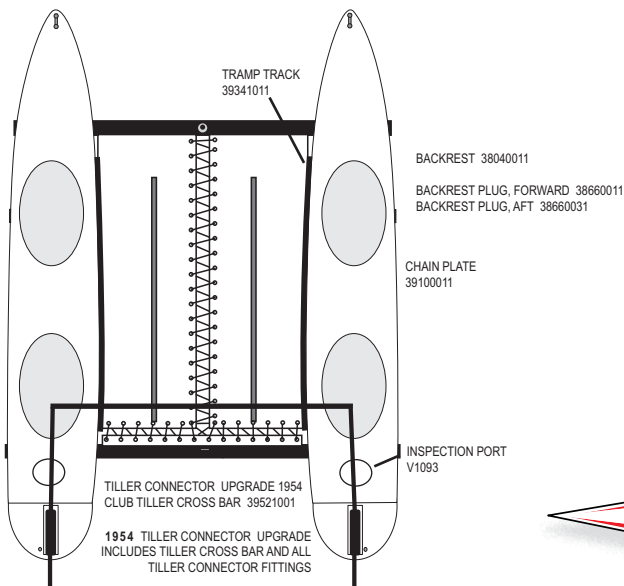

NEW STYLE:

SERIAL NUMBER 1438 AND HIGHER
NEW MAST ASSEMBLY 38581041

NEW PARTS (*Required to retrofit new mast to old style boat):

- 38171001 *NEW MAST STEP CASTING (FLAT TOP / THREADED FOR POST)
- 8011231 *RIVET (4)
- 50212301 *NEW STEP BALL
- 38170001 *NEW STEP POST
- 38641001 NEW MAST BASE (CUP)
- 8020451 *STEP PIN

See parts listing for newer graphics.

RUDDER ASSEMBLY

* = SUB ASSEMBLY PART / INCLUDED WITH CASTING

TENDON TILLER CONNECTOR ASSEMBLY

1954 CLUB TILLER END CAP ASSEMBLY

STANDARD WAVE

Wave Rivet Guide () Quantity needed to fasten part	
Mast	
Head	8010131 (2)
Halyard Hook	8010181 (2)
	8011291 (2)
Tang	8010181 (6)
	8011291 (6)
Halyard Cleat	8010121 (2)
Base	8010131 (3)
Rear Crossbar	
Pad Eye	8010181 (2)
Front Crossbar	
Mast Step	8011231 (4)
Rudder Assembly	
Upper Casting	8010131 (2)
(Underside)	8011231 (1)
Tiller End Cap	8010131 (2)
Sail	
Headboard	8010020 (16)
Tack/Clew plate	8010020 (6)
Pocket Protector	8010020 (4)
(Requires setting machine-not available as hand tool)	

'97-NEWER
(SN 1438-ABOVE)
FORWARD CROSSBAR
38131041

MAST STEP CASTING
38171001

POST (THREADED)
38170001

BALL
50212301

BASE PIN
8020451

'96-OLDER
MAST STEP CASTING
10170011

MAST STEP LINK KIT
21380001

CLUB WAVE (CLUB WAVE VERSION-ITEMS LISTED BELOW ONLY IF DIFFERENT FROM STANDARD WAVE MODEL.)