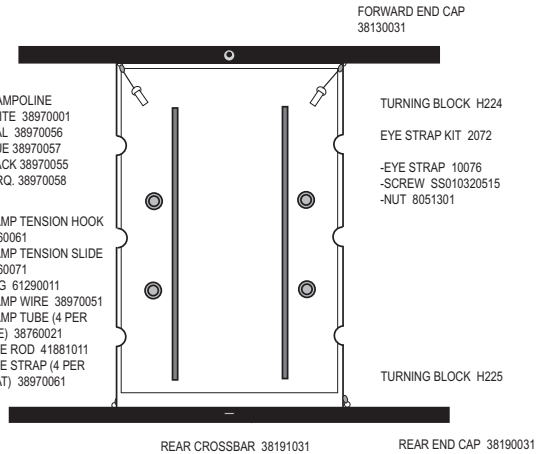

See parts listing for newer graphics.

RUDDER ASSEMBLY

* = SUB ASSEMBLY PART / INCLUDED WITH CASTING

TENDON TILLER CONNECTOR ASSEMBLY

1954 CLUB TILLER END CAP ASSEMBLY

STANDARD WAVE

Wave Rivet Guide () Quantity needed to fasten part	
Mast	
Head	8010131 (2)
Halyard Hook	8010181 (2)
	8011291 (2)
Tang	8010181 (6)
	8011291 (6)
Halyard Cleat	8010121 (2)
Base	8010131 (3)
Rear Crossbar	
Pad Eye	8010181 (2)
Front Crossbar	
Mast Step	8011231 (4)
Rudder Assembly	
Upper Casting	8010131 (2)
(Underside)	8011231 (1)
Tiller End Cap	8010131 (2)
Sail	
Headboard	8010020 (16)
Tack/Clew plate	8010020 (6)
Pocket Protector	8010020 (4)
(Requires setting machine-not available as hand tool)	

'97-NEWER
(SN 1438-ABOVE)
FORWARD CROSSBAR
38131041

MAST STEP CASTING
38171001

POST (THREADED)
38170001

BALL
50212301

BASE PIN
8020451

'96-OLDER
MAST STEP CASTING
10170011

MAST STEP LINK KIT
21380001

CLUB WAVE (CLUB WAVE VERSION-ITEMS LISTED BELOW ONLY IF DIFFERENT FROM STANDARD WAVE MODEL.)