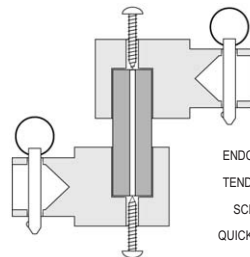

TENDON TILLER CONNECTOR ASSEMBLY