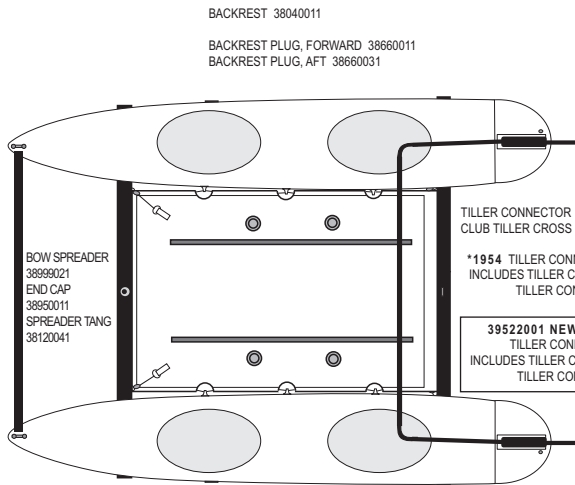

See parts listing for newer graphics.

RUDDER ASSEMBLY

* = SUB ASSEMBLY PART / INCLUDED WITH CASTING

TENDON TILLER CONNECTOR ASSEMBLY

1954 CLUB TILLER END CAP ASSEMBLY

STANDARD WAVE

Wave Rivet Guide () Quantity needed to fasten part	
Mast	
Head	8010131 (2)
Halyard Hook	8010181 (2)
	8011291 (2)
Tang	8010181 (6)
	8011291 (6)
Halyard Cleat	8010121 (2)
Base	8010131 (3)
Rear Crossbar	
Pad Eye	8010181 (2)
Front Crossbar	
Mast Step	8011231 (4)
Rudder Assembly	
Upper Casting	8010131 (2)
(Underside)	8011231 (1)
Tiller End Cap	8010131 (2)
Sail	
Headboard	8010020 (16)
Tack/Clew plate	8010020 (6)
Pocket Protector	8010020 (4)
(Requires setting machine-not available as hand tool)	

'97-NEWER
(SN 1438-ABOVE)
FORWARD CROSSBAR
38131041

MAST STEP CASTING
38171001

POST (THREADED)
38170001

BALL
50212301

BASE PIN
8020451

'96-OLDER
MAST STEP CASTING
10170011

MAST STEP LINK KIT
21380001

CLUB WAVE (CLUB WAVE VERSION-ITEMS LISTED BELOW ONLY IF DIFFERENT FROM STANDARD WAVE MODEL.)